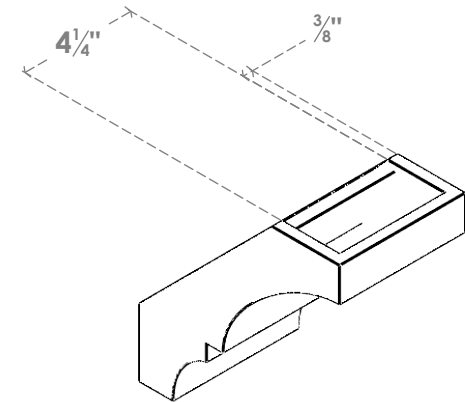

ITEM NUMBER: BRCPO050X08000X08000BOA

5"W X 8"D X 8"H BALBOA ARCHITECTURAL GRADE PVC OPEN BRACE

SIDE PROFILE

FRONT PROFILE

ISOMETRIC

EKENA MILLWORK
2300 WEST MAIN ST.
CLARKSVILLE, TX 75426
TOLL FREE: 866-607-0453
WWW.EKENAMILLWORK.COM