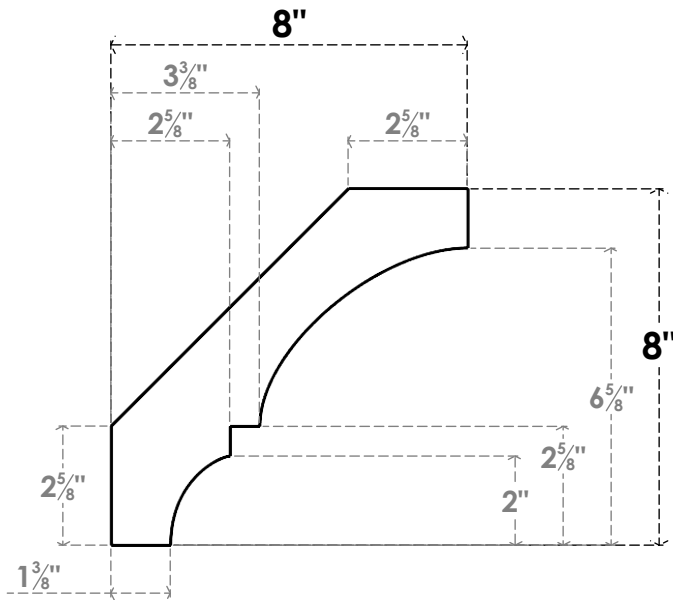

ITEM NUMBER: BRCPO050X08000X08000BOA

5"W X 8"D X 8"H BALBOA ARCHITECTURAL GRADE PVC OPEN BRACE

SIDE PROFILE

FRONT PROFILE

ISOMETRIC

EKENA MILLWORK
2300 WEST MAIN ST.
CLARKSVILLE, TX 75426
TOLL FREE: 866-607-0453
WWW.EKENAMILLWORK.COM