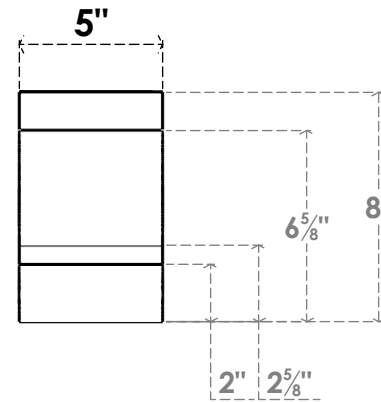

ITEM NUMBER: BRCPO050X08000X08000BOA

5"W X 8"D X 8"H BALBOA ARCHITECTURAL GRADE PVC OPEN BRACE

SIDE PROFILE

FRONT PROFILE

ISOMETRIC

EKENA MILLWORK
2300 WEST MAIN ST.
CLARKSVILLE, TX 75426
TOLL FREE: 866-607-0453
WWW.EKENAMILLWORK.COM